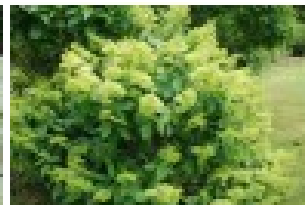

## Hydrangea paniculata DENTELLE DE GORRON ® 'Rencri' - Pépinières Renault

**Product** Hydrangea paniculata DENTELLE DE GORRON ® 'Rencri'

**Reference** 2

**Product Image**

**Summary** Laced panicles...

**Description**

Up into September, DENTELLE DE GORRON ® is remarkable for the abundance and lightness of its white flowers with green, then turning creamy white. Each panicle, 30 cm long, is made up of a cloud of simple small flowers supported by a long pedicel and having fine petals, all together they give a nice feathery look, reminding us of lace. The number of flowers is limited. This variety of Hydrangea paniculata has also been selected for its early flowering.