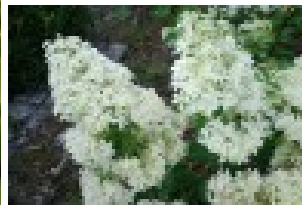

Hydrangea paniculata DENTELLE DE GORRON ® 'Rencri' - Pépinières Renault

Product Hydrangea paniculata DENTELLE DE GORRON ® 'Rencri'

Reference 2

Product Image

Summary Laced panicles...

Description

Up into September, DENTELLE DE GORRON ® is remarkable for the abundance and lightness of its white flowers with green, then turning creamy white. Each panicle, 30 cm long, is made up of a cloud of simple small flowers supported by a long pedicel and having fine petals, all together they give a nice feathery look, reminding us of lace. The flowers are limited in number. This variety of Hydrangea paniculata has also been selected for its early flowering.

Technical sheet	Habit	: spreaded
	Flowering period	: summer
	Flowering colour	: white
	Foliage	: deciduous
	Foliage colour	: green
	Height	: between 2 m and 3 m
	Width	: between 1.50 m and 2 m
	Position	: partial shade
	Hardiness	: -20°C
	Type of soil	: all soil
	Use	: terrace
	Selected by	: Jean RENAULT
	License issuer	: Sapho
	Type of protection	: PBR / European PBR
