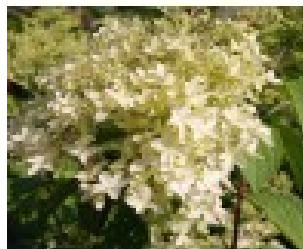

Hydrangea paniculata DENTELLE DE GORRON ® 'Rencri' - Pépinières Renault

Product Hydrangea paniculata DENTELLE DE GORRON ® 'Rencri'

Reference 2

Product Image

Summary Laced panicles...

Description

Up into September, DENTELLE DE GORRON ® is remarkable for the abundance and lightness of its white flowers with green, then turning creamy white. Each panicle, 30 cm long, is made up of a cloud of simple small flowers supported by a long pedicel and having fine petals, all together they give a nice feathery look, reminding us of lace. The flowers are limited in number. This variety of Hydrangea paniculata has also been selected for its early flowering.

Technical sheet	Habit	: spreaded
	Flowering period	: summer
	Flowering colour	: white
	Foliage	: deciduous
	Foliage colour	: green
	Height	: between 2 m and 3 m
	Width	: between 1.50 m and 2 m
	Position	: partial shade
	Hardiness	: -20°C
	Type of soil	: all soil
	Use	: terrace
	Selected by	: Jean RENAULT
	License issuer	: Sapho
	Type of protection	: PBR / European PBR
