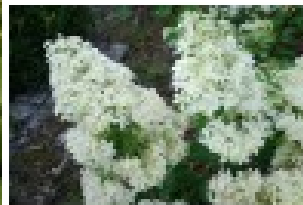

## Hydrangea paniculata DENTELLE DE GORRON ® 'Rencri' - Pépinières Renault

**Product** Hydrangea paniculata DENTELLE DE GORRON ® 'Rencri'

**Reference** 2

**Product Image**

**Summary** Laced panicles...

**Description**

Up into September, DENTELLE DE GORRON ® is remarkable for the abundance and lightness of its white flowers with green, then turning creamy white. Each panicle, 30 cm long, is made up of a cloud of simple small flowers supported by a long pedicel and having fine petals, all together they give a nice feathery look, reminding us of lace. The number of flowers is limited. This variety of Hydrangea paniculata has also been selected for its early flowering.