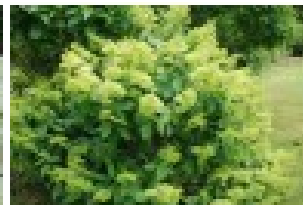

Hydrangea paniculata DENTELLE DE GORRON ® 'Rencri' - Pépinières Renault

Product Hydrangea paniculata DENTELLE DE GORRON ® 'Rencri'

Reference 2

Product Image

Summary Laced panicles...

Description

Up into September, DENTELLE DE GORRON ® is remarkable for the abundance and lightness of its white flowers with green, then turning creamy white. Each panicle, 30 cm long, is made up of a cloud of simple small flowers supported by a long pedicel and having fine petals, all together they give a nice feathery look, reminding us of lace. The flowers are limited in number. This variety of Hydrangea paniculata has also been selected for its early flowering.

Technical sheet	Habit	: spreaded
	Flowering period	: summer
	Flowering colour	: white
	Foliage	: deciduous
	Foliage colour	: green
	Height	: between 2 m and 3 m
	Width	: between 1.50 m and 2 m
	Position	: partial shade
	Hardiness	: -20°C
	Type of soil	: all soil
	Use	: terrace
	Selected by	: Jean RENAULT
	License issuer	: Sapho
	Type of protection	: PBR / European PBR
