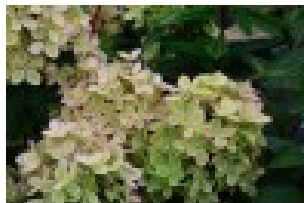

## Hydrangea paniculata PASTELGREEN® 'Rencolor' - Pépinières Renault

**Product** Hydrangea paniculata PASTELGREEN® 'Rencolor'

---

**Reference** 20

---

**Product Image**

**Summary**

Green knocks on your door ... and offers a harmonious range of colours

---

**Description**

The inflorescences of flowers with long pedicels are shaped like rounded cones of 15-20 cm. From mid-July, the petals change colour, get an outline, offer a harmonious mix of white, cream, pale green, pistachio green, raspberry pink ... All these tints follow one another, mix well and spread, thus offering a delicate range of from far. The habit is upright and dense. PASTELGREEN ® 'REXOLOR' adds an innovative green to SAP panicu...