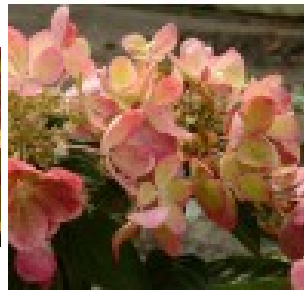

## Hydrangea paniculata PASTELGREEN® 'Rencolor' - Pépinières Renault

**Product** Hydrangea paniculata PASTELGREEN® 'Rencolor'

---

**Reference** 20

---

**Product Image**

**Summary**

Green knocks on your door ... and offers a harmonious range of colours

---

**Description**

The inflorescences of flowers with long pedicels are shaped like rounded cones of 15-20 cm. From mid-July, the petals change colour, get an outline, offer a harmonious mix of white, cream, pale green, pistachio green, raspberry pink ... All these tints follow one another, mix well and spread, thus offering a delicate range of from far. The habit is upright and dense. PASTELGREEN ® 'REXOLOR' adds an innovative green to SAP panicu...