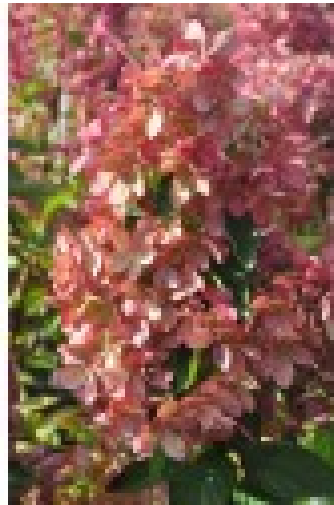

## Hydrangea paniculata PASTELGREEN® 'Rencolor' - Pépinières Renault

**Product** Hydrangea paniculata PASTELGREEN® 'Rencolor'

---

**Reference** 20

---

**Product Image**

**Summary**

Green knocks on your door ... and offers a harmonious range of colours

---

**Description**

The inflorescences of flowers with long pedicels are shaped like rounded cones of 15-20 cm. From mid-July, the petals change colour, get an outline, offer a harmonious mix of white, cream, pale green, pistachio green, raspberry pink ... All these tints follow one another, mix well and spread, thus offering a delicate range of from far. The habit is upright and dense. PASTELGREEN ® 'REXOLOR' adds an innovative green to SAP panicu...