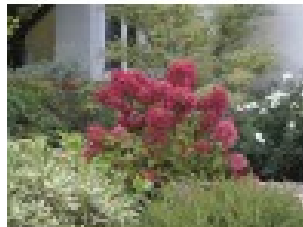

Hydrangea paniculata **DIAMANT ROUGE** ® 'Rendia' - Pépinières Renault

Product Hydrangea paniculata DIAMANT ROUGE ® 'Rendia'

Reference 3

Product Image

Summary The reddest of our diamonds.

Description

A real innovation! This new variety by Jean RENAULT is spectacular for its abundant and long lasting flowers, the reddest of *Hydrangea paniculata*! From early July, this shrub is covered in large flowerheads (up to 30 - 40 cm). Its strong stems bear abundant sterile flowers with large sepals. The lush panicle blooms first of all white then the "diamond" turns pink, becoming deeper in colour then quickly, from August onwards, bursts into raspberry red, then turns wine red for a few weeks, until the...

Technical sheet

Habit	: bushy
Flowering period	: autumn
Flowering period	: summer
Flowering colour	: white
Flowering colour	: two-coloured
Flowering colour	: pink
Flowering colour	: red
Foliage	: deciduous
Foliage colour	: green
Foliage colour	: autumn colours
Height	: between 1 m and 1.50 m
Width	: between 1 and 1.50 m
Position	: partial shade
Hardiness	: -20°C
Type of soil	: all soil
Use	: pot
Use	: balcony
Use	: terrace
Selected by	: Jean RENAULT
Type of protection	: PBR / European PBR
