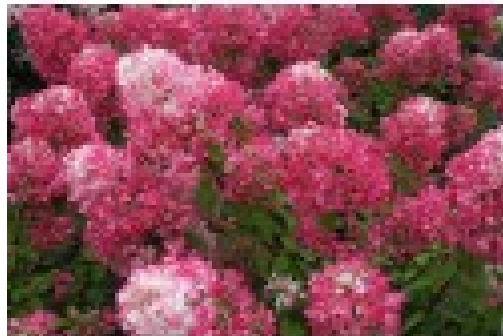

Hydrangea paniculata **DIAMANT ROUGE** ® 'Rendia' - Pépinières Renault

Product Hydrangea paniculata DIAMANT ROUGE ® 'Rendia'

Reference 3

Product Image

Summary The reddest of our diamonds.

Description

A real innovation! This new variety by Jean RENAULT is spectacular for its abundant and long lasting flowers, the reddest of *Hydrangea paniculata*! From early July, this shrub is covered in large flowerheads (up to 30 - 40 cm). Its strong stems bear abundant sterile flowers with large sepals. The lush panicle blooms first of all white then the "diamond" turns pink, becoming deeper in colour then quickly, from August onwards, bursts into raspberry red, then turns wine red for a few weeks, until the...

Technical sheet

Habit	: bushy
Flowering period	: autumn
Flowering period	: summer
Flowering colour	: white
Flowering colour	: two-coloured
Flowering colour	: pink
Flowering colour	: red
Foliage	: deciduous
Foliage colour	: green
Foliage colour	: autumn colours
Height	: between 1 m and 1.50 m
Width	: between 1 and 1.50 m
Position	: partial shade
Hardiness	: -20°C
Type of soil	: all soil
Use	: pot
Use	: balcony
Use	: terrace
Selected by	: Jean RENAULT
Type of protection	: PBR / European PBR
