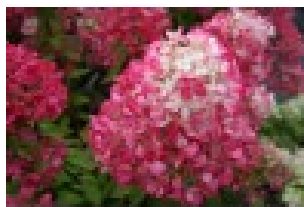

Hydrangea paniculata **DIAMANT ROUGE** ® 'Rendia' - Pépinières Renault

Product Hydrangea paniculata DIAMANT ROUGE ® 'Rendia'

Reference 3

Product Image

Summary The reddest of our diamonds.

Description

A real innovation! This new variety by Jean RENAULT is spectacular for its abundant and long lasting flowers, the reddest of *Hydrangea paniculata*! From early July, this shrub is covered in large flowerheads (up to 30 - 40 cm). Its strong stems bear abundant sterile flowers with large sepals. The lush panicle blooms first of all white then the "diamond" turns pink, becoming deeper in colour then quickly, from August onwards, bursts into raspberry red, then turns wine red for a few weeks, until the...

Technical sheet

Habit	: bushy
Flowering period	: autumn
Flowering period	: summer
Flowering colour	: white
Flowering colour	: two-coloured
Flowering colour	: pink
Flowering colour	: red
Foliage	: deciduous
Foliage colour	: green
Foliage colour	: autumn colours
Height	: between 1 m and 1.50 m
Width	: between 1 and 1.50 m
Position	: partial shade
Hardiness	: -20°C
Type of soil	: all soil
Use	: pot
Use	: balcony
Use	: terrace
Selected by	: Jean RENAULT
Type of protection	: PBR / European PBR
