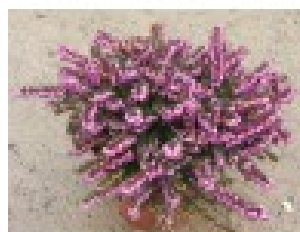

# Erica x darleyensis WINTER BELLES® 'Lucie' - Pépinières Renault

**Product** Erica x darleyensis WINTER BELLES® 'Lucie'

---

**Reference** 34

---

**Product Image**

---

**Summary** All winter long, a spectacular ball of red flowers of the WINTER BELLES ® range.

---

**Description**

'Lucie' possesses all the qualities of the 'Kramer's Rote' variety, where it comes from, and distinguishes itself through the following qualities:- magnificent, slightly later violet-red flowers. The twice as big bell-shaped flowers give an impression of abundant flowering. Appearing in the month of December, it offers a great show right up to March.- compact and ball shaped growth.- dense, dark green foliage.  
The WINTER BELLES ® range is made up of 'Katia', 'Lucie', 'Phoebe' and 'Tylou'. Ea...

---

<b>Technical sheet</b>	<b>Habit</b>	: round bearing
	<b>Flowering period</b>	: winter
	<b>Flowering colour</b>	: red
	<b>Foliage</b>	: evergreen
	<b>Foliage colour</b>	: green
	<b>Height</b>	: between 50 cm and 75 cm
	<b>Width</b>	: between 75 cm and 1 m
	<b>Position</b>	: partial shade
	<b>Position</b>	: sunny
	<b>Type of soil</b>	: acid
	<b>Type of soil</b>	: neutral
	<b>Use</b>	: pot
	<b>Use</b>	: balcony
	<b>Use</b>	: terrace
	<b>Use</b>	: ground-cover
	<b>Use</b>	: slope
<b>Selected by</b>	: Pépinières RENAULT	
<b>License issuer</b>	: Sapho	
<b>Type of protection</b>	: PBR / European PBR	