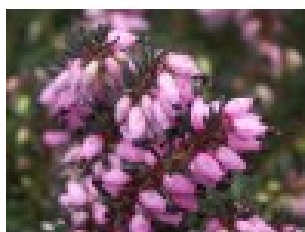

# Erica x darleyensis WINTER BELLES® 'Lucie' - Pépinières Renault

**Product** Erica x darleyensis WINTER BELLES® 'Lucie'

---

**Reference** 34

---

**Product Image**

---

**Summary** All winter long, a spectacular ball of red flowers of the WINTER BELLES ® range.

---

**Description**

'Lucie' possesses all the qualities of the 'Kramer's Rote' variety, where it comes from, and distinguishes itself through the following qualities:- magnificent, slightly later violet-red flowers. The twice as big bell-shaped flowers give an impression of abundant flowering. Appearing in the month of December, it offers a great show right up to March.- compact and ball shaped growth.- dense, dark green foliage.  
The WINTER BELLES ® range is made up of 'Katia', 'Lucie', 'Phoebe' and 'Tylou'. Ea...