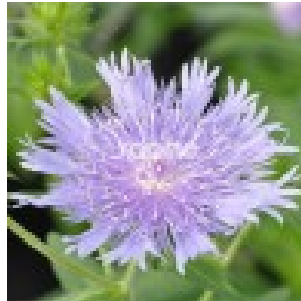

# Stokesia MEL S BLUE - Pépinières Renault

**Product** Stokesia MEL S BLUE

---

**Reference** 247

---

**Product Image**

---

**Summary** A wealth of luminous flowers on upright stems

---

**Description**

This is an upright, regularly rounded selection, well branched from the base. The floral stems are robust and straight and carry numerous wide and brightly-coloured flowerheads. The elegantly cut ray florets are blue-purple surrounding a white disc. Flowering from the end of June, a profusion of blooms are renewed all summer. They attract butterflies. 'Mels Blue' is recommended for flowerbeds or tubs; it catches the eye from a distance.

---

**Technical sheet**

<b>Habit</b>	: compact
<b>Flowering period</b>	: summer
<b>Flowering colour</b>	: blue
<b>Flowering colour</b>	: purple
<b>Foliage</b>	: deciduous
<b>Foliage colour</b>	: green
<b>Height</b>	: smaller than 20 cm
<b>Width</b>	: between 20 cm and 50 cm
<b>Position</b>	: sunny
<b>Hardiness</b>	: -15°C
<b>Type of soil</b>	: fresh
<b>Use</b>	: pot
<b>Use</b>	: flowerbed
<b>License issuer</b>	: Sapho