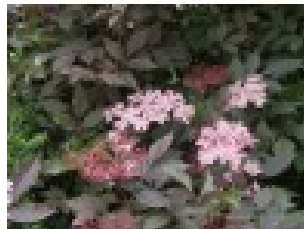

Sambucus nigra BLACK BEAUTY 'Gerda' - Pépinières Renault

Product Sambucus nigra BLACK BEAUTY 'Gerda'

Reference 52

Product Image

Summary A purple elder all summer long.

Description

The purple, nearly black colour of this variety of Elder lasts all summer long. The shrub tolerates half shade, but planting it in full sun, emphasizes the beautiful colour of the foliage. Its growth is bushy with straight branches. In May - June, the big, delicate flowers are deep pink, turning light pink and finally white, contrasting well with the dark foliage. They are pleasantly lemon scented. At the end of summer, the dark purple, later black berries are appreciated by the birds. BLACK BEAUTY...

Technical sheet	Habit	: shrubby
	Flowering period	: spring
	Flowering colour	: pink
	Foliage	: deciduous
	Foliage colour	: coloured
	Height	: between 2 m and 3 m
	Width	: between 2 and 3 m
	Position	: partial shade
	Hardiness	: -25°C
	Type of soil	: draining
	Use	: mixed hedge
	License issuer	: Sapho
	Type of protection	: PBR / European PBR
