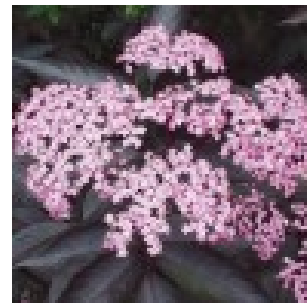

Sambucus nigra BLACK BEAUTY 'Gerda' - Pépinières Renault

Product Sambucus nigra BLACK BEAUTY 'Gerda'

Reference 52

Product Image

Summary A purple elder all summer long.

Description

The purple, nearly black colour of this variety of Elder lasts all summer long. The shrub tolerates half shade, but planting it in full sun, emphasizes the beautiful colour of the foliage. Its growth is bushy with straight branches. In May - June, the big, delicate flowers are deep pink, turning light pink and finally white, contrasting well with the dark foliage. They are pleasantly lemon scented. At the end of summer, the dark purple, later black berries are appreciated by the birds. BLACK BEAUTY...

Technical sheet	Habit	: shrubby
	Flowering period	: spring
	Flowering colour	: pink
	Foliage	: deciduous
	Foliage colour	: coloured
	Height	: between 2 m and 3 m
	Width	: between 2 and 3 m
	Position	: partial shade
	Hardiness	: -25°C
	Type of soil	: draining
	Use	: mixed hedge
	License issuer	: Sapho
	Type of protection	: PBR / European PBR
